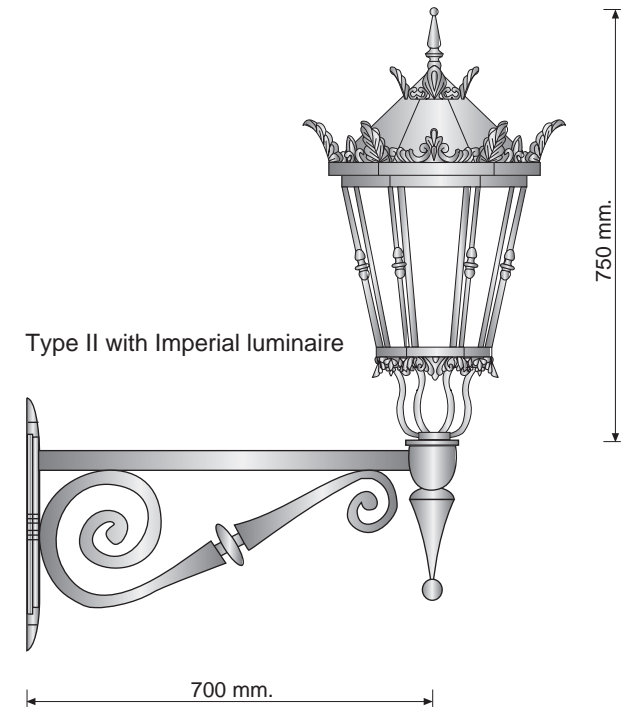

## Characteristics:

Bracket made of cast iron or cast aluminium.